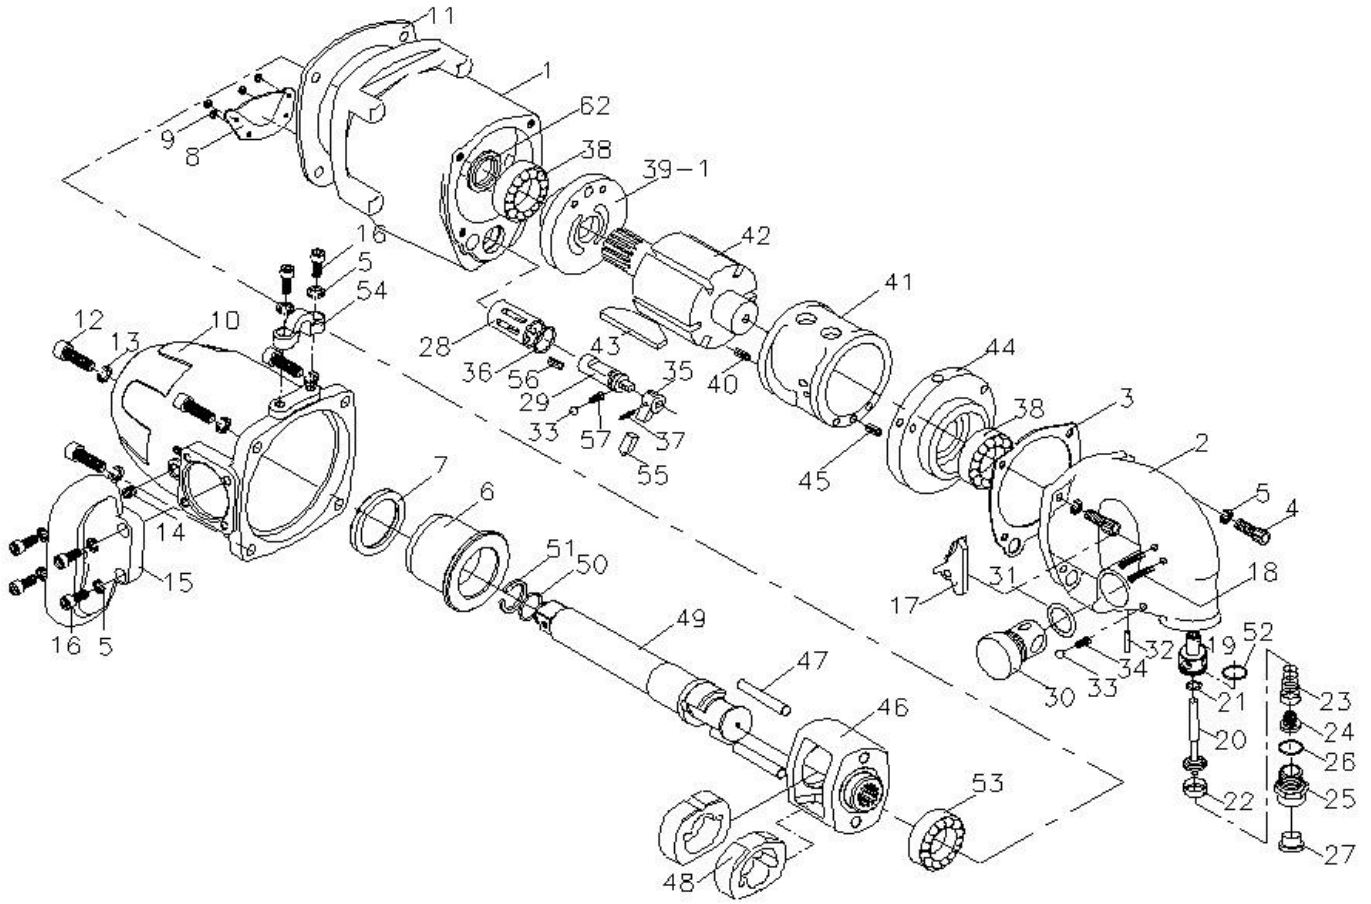

OS-220213L **GAV** HAVALI SOMUN SÖKME

Item No.	Description	Q'ty	Item No.	Description	Q'ty
1	MOTOR HOUSING	1	30	AIR REGULATOR	1
2	END CAP	1	31	O-RING	1
3	END CAP GASKET	1	32	SPRING PIN	1
4	HEX. SOCKET BOLT	4	33	STEEL BALL	2
5	SPRING WASHER	10	34	SPRING PIN	1
6	ANVIL BUSHING	1	35	LEVER REVERSE	1
7	OIL SEAL	1	36	O-RING	1
8	MUFFLE STEEL COVER	1	37	SPRING PIN	1
9	PILIPS PAN SCREW	4	38	BALL BEARING	2
10	CLUTCH HOUSING	1	39-1	FRONT END PLATE	1
11	FRONT GASKET	1	40	SPRING PIN	1
12	HEX. SOCKET BOLT	4	41	CYLINDER	1
13	SPRING WASHER	4	42	ROTOR	1
14	HEX. SOCKET BOLT	1	43	ROTOR BLADE	6
15	HANDLE DEAD	1	44	REAR END PLATE	1
16	HEX. SOCKET BOLT	6	45	SPRING PIN	1
17	TRIGGER	1	46	HAMMER CAGE	1
18	TRIGGER PIN	2	47	HAMMER PIN	2
19	THROTTLE BUSHING	1	48	HAMMER DOG	2
20	TRHOTTLE PIN	1	49	8" ANVIL	1
21	O-RING	1	50	O-RING	1
22	RETAINER	1	51	ANVIL COLLAR	1
23	COMPRESSION SPRING	1	52	O-RING	1
24	SCREEN	1	53	BALL BEARING	1
25	HOSE FITTING	1	54	HANGER	1
26	O-RING	1	55	SHEATH	1
27	DUST COVER	1	56	SPRING PIN	1
28	VALVE SLEEVE	1	57	SPRING	1
29	REVERSE VALVE	1	62	HAMMER CAGE WASHER	1